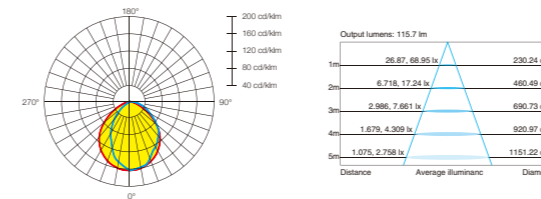

WL-20

20xLED SMD 12W 90V-240V 1400lm 3000K/4200K

材 料: 铝压铸灯体, PMMA透明罩
 表面处理: 防紫外线静电喷涂
 内包尺寸: 220×120×100
 外包尺寸: 560×260×220

Material: Die-casting aluminum body, PMMA diffuser.
 Finishing: Surface anti-ageing electrostatic spray processing.
 Internal box: 220×120×100
 External box: 560×260×220

KTWL-4215

KTWL-4215 6xLED CREE 6W 200V-240V 600lm 3000K/4200K

材 料: 铝压铸灯体
 表面处理: 防紫外线静电喷涂
 内包尺寸: 145x60x230
 外包尺寸: 440x260x250

Material: Die-casting aluminum body.
 Finishing: Surface anti-ageing electrostatic spray processing.
 Internal box: 145x60x230
 External box: 440x260x250