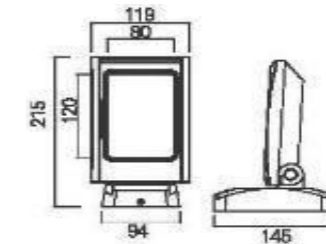

WL-20

20xLED SMD 12W 90V-240V 1400lm 3000K/4200K

材 料: 铝压铸灯体, PMMA透明罩
 表面处理: 防紫外线静电喷涂
 内包尺寸: 220×120×100
 外包尺寸: 560×260×220

Material: Die-casting aluminum body, PMMA diffuser.
 Finishing: Surface anti-ageing electrostatic spray processing.
 Internal box: 220×120×100
 External box: 560×260×220

KTWL-4215

KTWL-4215 6xLED CREE 6W 200V-240V 600lm 3000K/4200K

材 料: 铝压铸灯体
 表面处理: 防紫外线静电喷涂
 内包尺寸: 145x60x230
 外包尺寸: 440x260x250

Material: Die-casting aluminum body.
 Finishing: Surface anti-ageing electrostatic spray processing.
 Internal box: 145x60x230
 External box: 440x260x250